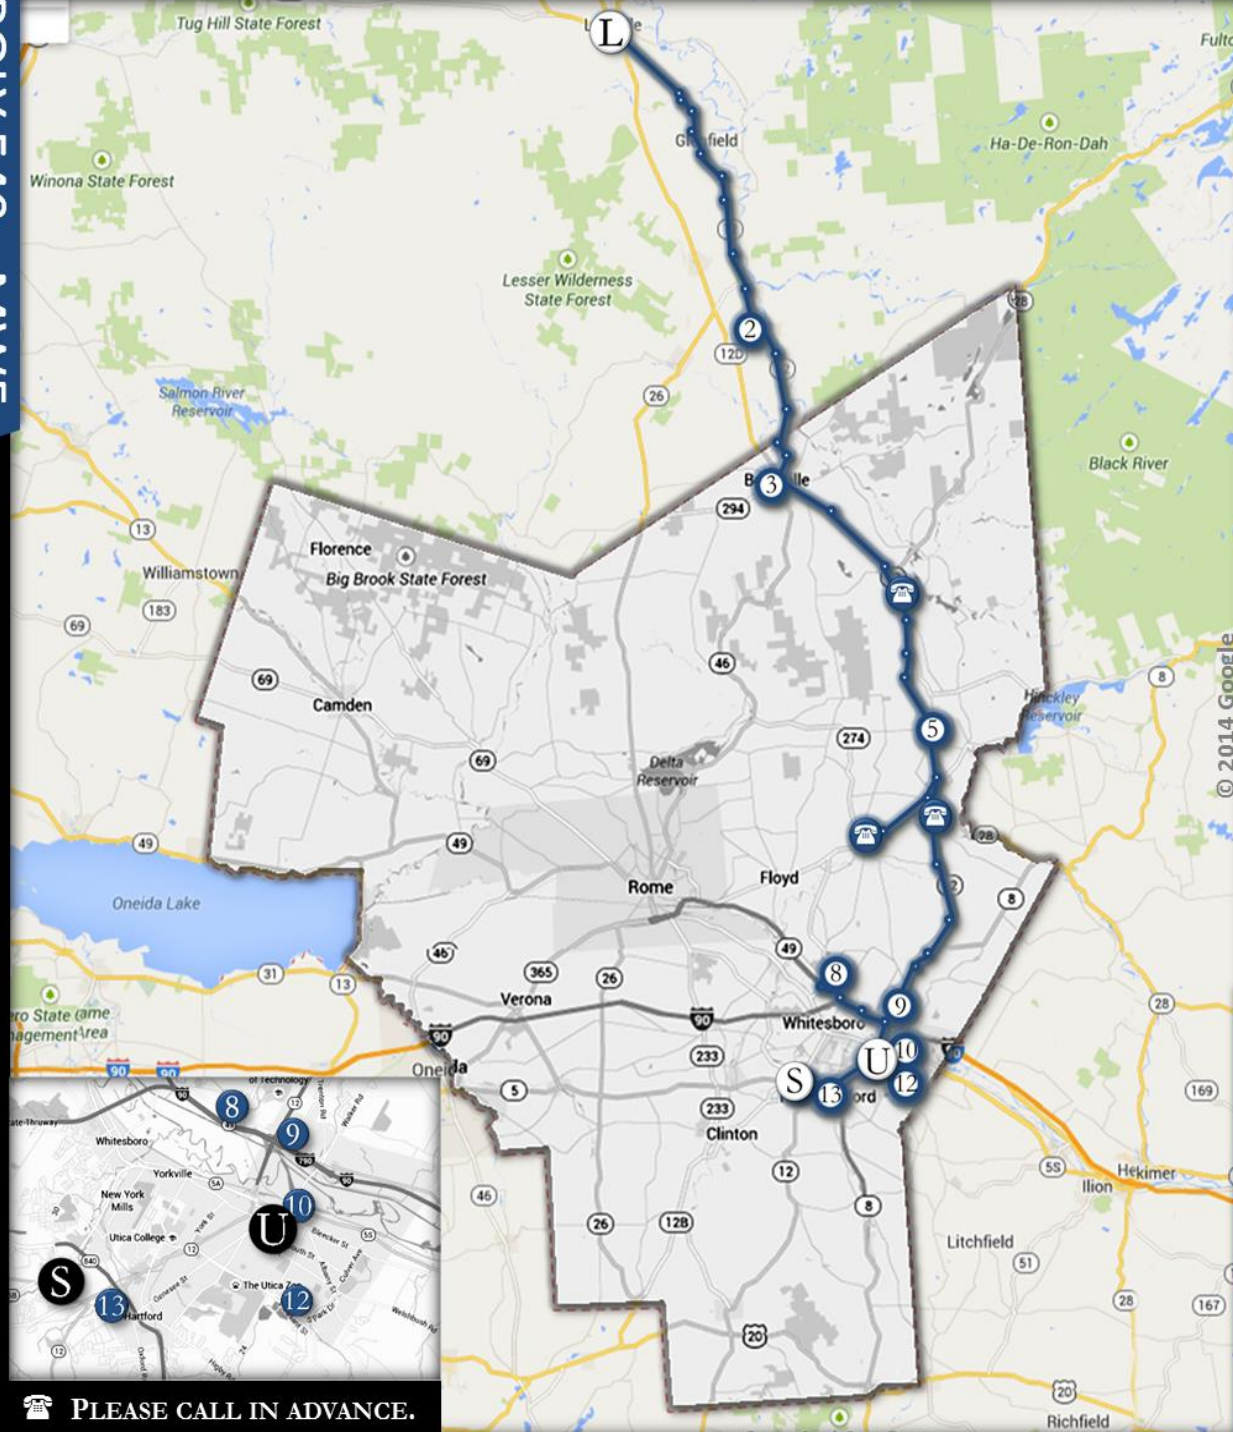

ROUTE CLOSINGS: Announced on television by News Channel 2 and on the radio by WIBX Lite 98.7, and Big Frog 104.

NO SERVICE HOLIDAYS: New Year's, July 4th, Memorial Day, Labor day, Thanksgiving, Christmas and Weekends.

ONEIDA COUNTY RURAL TRANSIT

WE'RE GOING PLACES

LOW - SUNNY POLY

OPERATED BY BIRNIE BUS

FOR MORE INFO PLEASE CALL
 315.376.6508

EFFECTIVE FEBRUARY 2017

LOW

PLEASE CALL IN ADVANCE.

#	STOP	LOCATION	AM ↓	PM ↑
L	Lowville	Dollar General	7:00	5:00
2	Port Leyden	Lock 96	7:20	4:40
3	Boonville	Tops Plaza	7:30	4:30
☎	Alder Creek	Per Reservation	7:35	4:25
5	Remsen	Soda Fountain	7:45	4:15
6	Barneveld	Nice N' Easy	7:55	4:05
8	Utica	SUNY Poly	8:15	3:45
9	Utica	Riverside Center, Wal-Mart	8:20	3:40
10	Utica	Union Station	8:30	3:30
U	Utica	Bleeker St. Mohawk Valley CC:	8:35	3:25
12	Utica	Sherman Drive	8:45	3:15
13	New Hartford	Shopping Center Sangertown Mall:	9:00	3:00
S	New Hartford	Sears	9:15	2:45

POLY 549 - MWF

☎ PLEASE CALL IN ADVANCE.

#	STOP	LOCATION	AM ↓	PM ↑
L	Lowville	Dollar General	6:40	4:15
2	Port Leyden	Lock 96	7:00	4:00
3	Boonville	Tops Plaza	7:15	3:45
☎	Alder Creek	Per Reservation	7:40	3:20
5	Remsen	Soda Fountain	7:50	3:10
☎	Barneveld	Hotel Moore	8:00	3:00
☎	Holland Patent	Per Reservation	8:10	2:55
8	Utica	SUNY Poly	8:20	2:45
9	Utica	Riverside Center, Wal-Mart	8:25	2:40
10	Utica	Union Station	8:35	2:30
U	Utica	Bleeker St. Mohawk Valley CC:	8:40	2:25
12	Utica	Sherman Drive	8:50	2:15
13	New Hartford	Shopping Center Sangertown Mall:	9:05	2:00
S	New Hartford	Sears	9:15	1:45