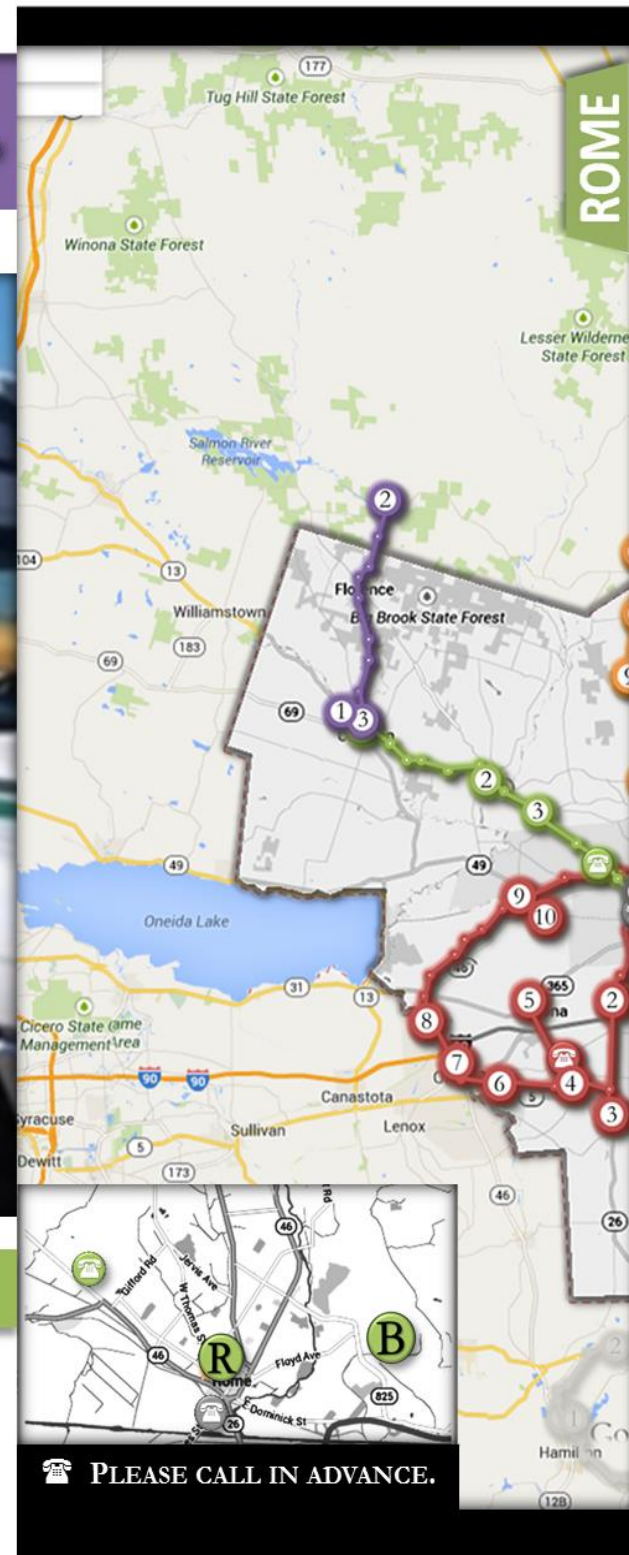

ONEIDA COUNTY RURAL TRANSIT

WE'RE GOING PLACES

ROME

ROME

#	STOP	LOCATION	AM ↓	PM ↑
R	Rome	Centro	8:00	4:00
1	Camden	Church St.	8:35 D/O	3:10
1	Camden	Church St	9:15	2:25 D/O
2	Taberg	Town Hall	9:25	2:20
3	Lee	Sunoco, Rt. 69	9:30	2:15
☎	Rome	Wal-Mart	9:40	2:05
R	Rome	Centro	9:50	2:00

#	STOP	LOCATION	AM ↓	PM ↑
B	Rome	Birnie Bus	6:40	5:30
☎	Prospect	Per Reservation	7:05	5:15
☎	Remsen	Per Reservation	7:35	4:40
4	Alder Creek	Nice N' Easy	7:45	4:20
☎	Forestport	Per Reservation	8:05	4:00
6	Boonville	Rite Aid	8:25	3:40
☎	Boonville	Holmes Rd/Potato Hill/Rt. 12	8:30-10:00	1:45-3:30
6	Boonville	Rite Aid	10:00	***
7	West Leyden	Hilltop Market	10:15	1:30
8	Ava	Town Barn	10:20	1:25
9	West Branch	Rt. 26	10:25	***
10	Stokes	Stewart's	10:30	1:15
B	Rome	Birnie Bus	11:15	1:00

#	STOP	LOCATION	AM ↓	PM ↓
☎	Rome	Martin St.	7:20	***
☎	Westmoreland	Eureka Rd & 233	7:40	***
☎	Rome	James St.	8:00 D/O	***
R	Rome	Centro	10:05	***
R	Rome	Birnie Bus	***	1:30
☎	Westmoreland	Rt. 233, Cooper St	10:30	1:40
☎	Clark Mills	South Street	10:40	1:50
☎	New Hartford	Sangertown: Sears	10:50	2:00
☎	Clark Mills	South Street	11:15	2:15
☎	Westmoreland	Rt. 233, Cooper St	11:20	2:25
☎	Rome	Centro	11:40	2:35
☎	Rome	James St. & Wright	***	4:00
☎	Westmoreland	Eureka Rd & 233	***	4:20
☎	Rome	Birnie Bus	***	4:45