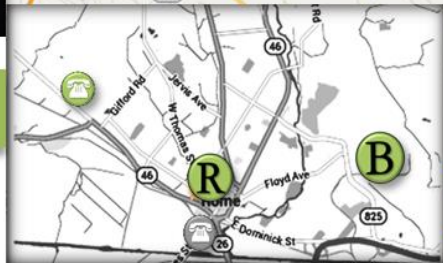

ONEIDA COUNTY RURAL TRANSIT

WE'RE GOING PLACES

ROME

ROME

## OPERATED BY BIRNIE BUS

FOR MORE INFO PLEASE CALL  
 315.336.3950

EFFECTIVE FEBRUARY 2017

PLEASE CALL IN ADVANCE.

#	STOP	LOCATION	AM ↓	PM ↑
B/R	Rome	BBS AM/Centro PM	7:50	3:40
2	Lowell	4 Corners Garage	8:00	3:25
3	Vernon Cntr.	Park	8:05	3:20
4	Vernon	Nice N' Easy	8:10	3:15
☎	Vernon	Rt. 31/Rt. 5/Genesee St.	8:10-9:00	2:15-3:00
5	Verona	Joel's Steakhouse	9:20	2:00
4	Vernon	Nice N' Easy	9:25	1:55
6	Sherrill	Sav-On	9:30	1:50
7	Oneida	Police Station	9:35	1:45
8	Durhamville	Sunoco	9:45	1:40
9	New London	Satch's Tavern	9:55	1:30
10	Churchville	Gazebo	10:00	1:25
R	Rome	Centro	10:15	1:10

502

503

505

517

524

620

☎ PLEASE CALL IN ADVANCE.

#	STOP	LOCATION	AM ↓	PM ↑
1	Camden	McDonald's	7:15	4:30
2	Osceola	Hotel	7:45	4:00
3	Camden	Church St.	8:10	3:25

#	STOP	LOCATION	AM ↓	PM ↓
☎	Rome	Martin St.	7:20	***
☎	Westmoreland	Eureka Rd & 233	7:40	***
☎	Rome	James St.	8:00 D/O	***
R	Rome	Centro	10:05	***
R	Rome	Birnie Bus	***	1:30
☎	Westmoreland	Rt. 233, Cooper St	10:30	1:40
☎	Clark Mills	South Street	10:40	1:50
☎	New Hartford	Sangertown: Sears	10:50	2:00
☎	Clark Mills	South Street	11:15	2:15
☎	Westmoreland	Rt. 233, Cooper St	11:20	2:25
☎	Rome	Centro	11:40	2:35
☎	Rome	James St. & Wright	***	4:00
☎	Westmoreland	Eureka Rd & 233	***	4:20
☎	Rome	Birnie Bus	***	4:45