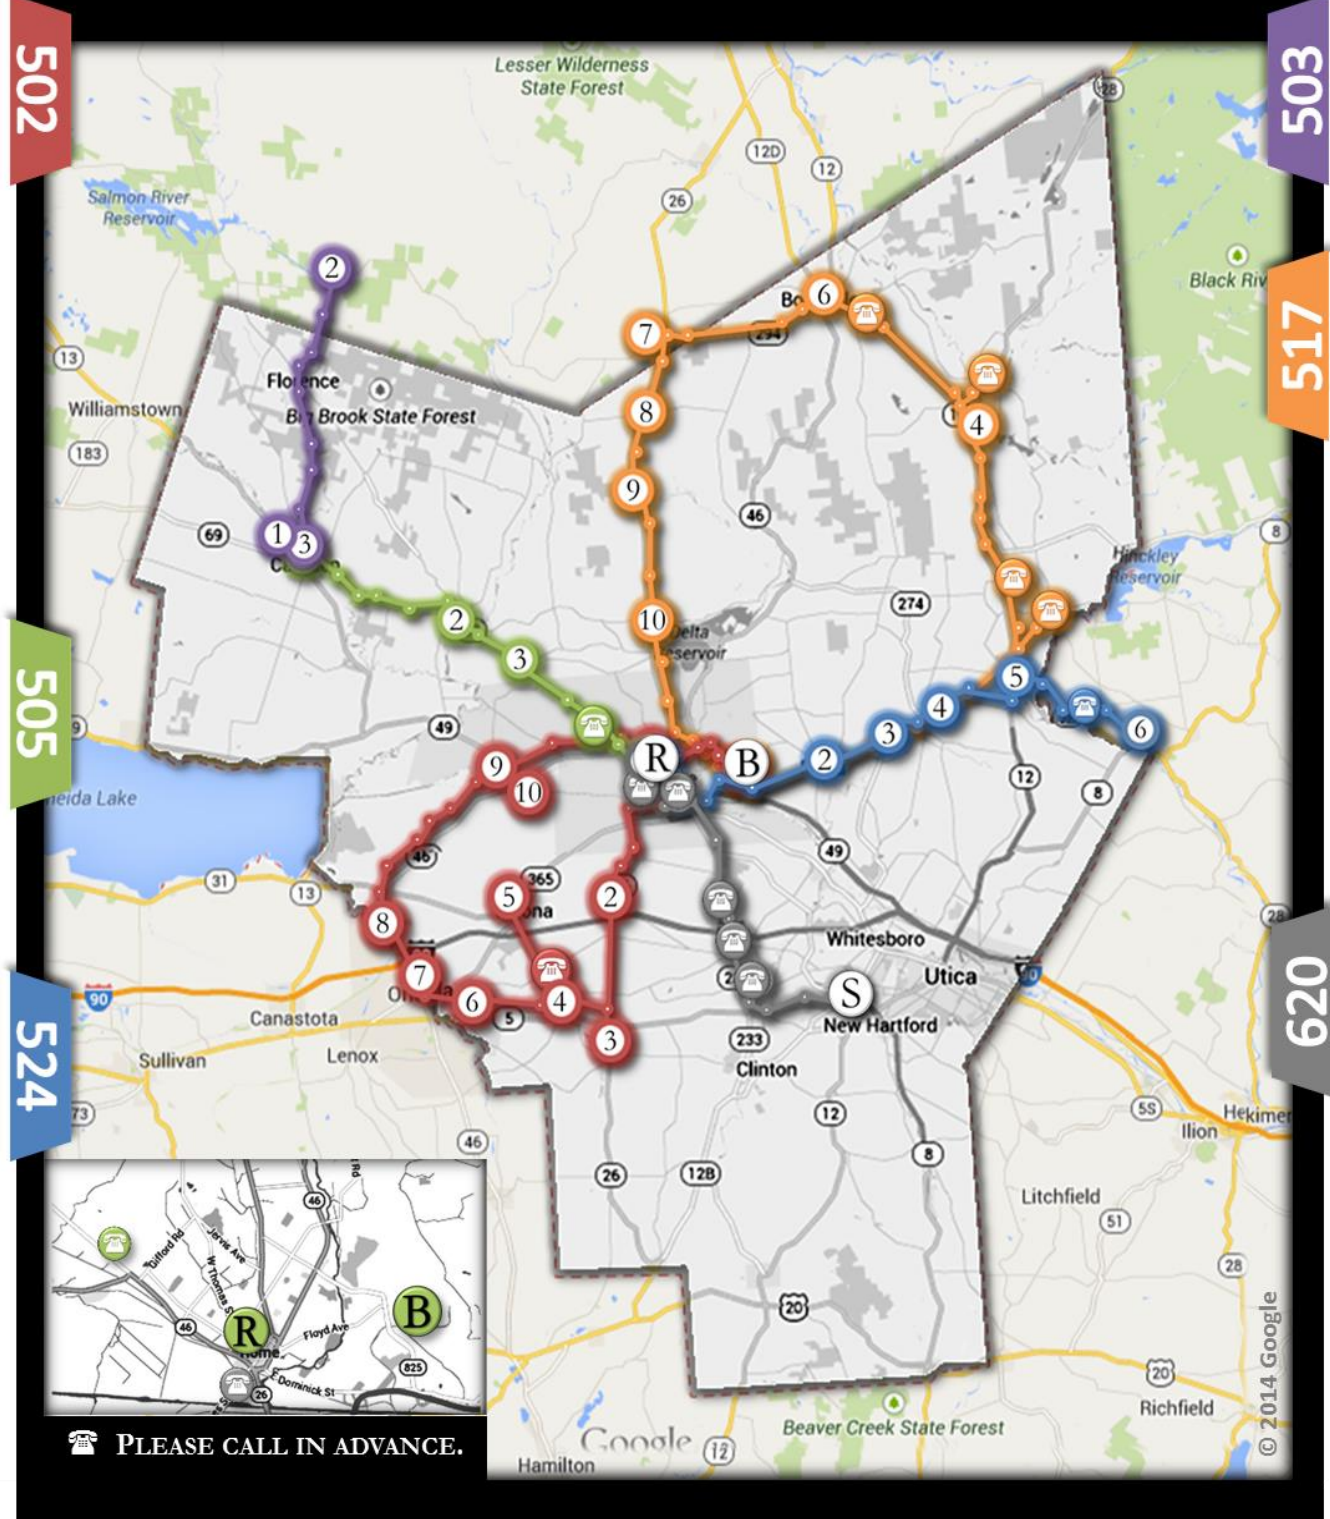

#	STOP	LOCATION	AM ↓	PM ↑
B/R	Rome	BBS AM/Centro PM	7:50	3:40
2	Lowell	4 Corners Garage	8:00	3:25
3	Vernon Cntr.	Park	8:05	3:20
4	Vernon	Nice N' Easy	8:10	3:15
☎	Vernon	Rt. 31/Rt. 5/Genesee St.	8:10-9:00	2:15-3:00
5	Verona	Joel's Steakhouse	9:20	2:00
4	Vernon	Nice N' Easy	9:25	1:55
6	Sherrill	Sav-On	9:30	1:50
7	Oneida	Police Station	9:35	1:45
8	Durhamville	Sunoco	9:45	1:40
9	New London	Satch's Tavern	9:55	1:30
10	Churchville	Gazebo	10:00	1:25
R	Rome	Centro	10:15	1:10

#	STOP	LOCATION	AM ↓	PM ↑
R	Rome	Centro	8:00	4:00
1	Camden	Church St.	8:35 D/O	3:10
1	Camden	Church St	9:15	2:25 D/O
2	Taberg	Town Hall	9:25	2:20
3	Lee	Sunoco, Rt. 69	9:30	2:15
☎	Rome	Wal-Mart	9:40	2:05
R	Rome	Centro	9:50	2:00

#	STOP	LOCATION	AM ↓	PM ↓
R	Rome	Centro	7:05	1:40
2	Floyd	Floyd Fire Dept	7:20	2:00
3	Stittville	Rt. 365, 291	7:25	2:15
4	Holland Patent	Agway	7:30	2:20
5	Barneveld	Rite Aid	7:40	2:30
6	Poland	Nice N' Easy	8:00	2:50
☎	Gravesville	Rt. 28/Gravesville Rd./Putnam Rd.	8:15-9:15	3:10-3:30
5	Barneveld	Citgo	9:45	3:35
4	Holland Patent	Adirondack Bank	9:50	3:45
3	Stittville	Rt. 365, 291	9:55	3:50
2	Floyd	Floyd Fire Dept	10:05	3:55
R	Rome	Centro	10:15	4:15

502

503

505

517

524

620

☎ PLEASE CALL IN ADVANCE.

#	STOP	LOCATION	AM ↓	PM ↑
1	Camden	McDonald's	7:15	4:30
2	Osceola	Hotel	7:45	4:00
3	Camden	Church St.	8:10	3:25

#	STOP	LOCATION	AM ↓	PM ↑
B	Rome	Birnie Bus	6:40	5:30
☎	Prospect	Per Reservation	7:05	5:15
☎	Remsen	Per Reservation	7:35	4:40
4	Alder Creek	Nice N' Easy	7:45	4:20
☎	Forestport	Per Reservation	8:05	4:00
6	Boonville	Rite Aid	8:25	3:40
☎	Boonville	Holmes Rd/Potato Hill/Rt. 12	8:30-10:00	1:45-3:30
6	Boonville	Rite Aid	10:00	***
7	West Leyden	Hilltop Market	10:15	1:30
8	Ava	Town Barn	10:20	1:25
9	West Branch	Rt. 26	10:25	***
10	Stokes	Stewart's	10:30	1:15
B	Rome	Birnie Bus	11:15	1:00

#	STOP	LOCATION	AM ↓	PM ↓
☎	Rome	Martin St.	7:20	***
☎	Westmoreland	Eureka Rd & 233	7:40	***
☎	Rome	James St.	8:00 D/O	***
R	Rome	Centro	10:05	***
R	Rome	Birnie Bus	***	1:30
☎	Westmoreland	Rt. 233, Cooper St	10:30	1:40
☎	Clark Mills	South Street	10:40	1:50
☎	New Hartford	Sangertown: Sears	10:50	2:00
☎	Clark Mills	South Street	11:15	2:15
☎	Westmoreland	Rt. 233, Cooper St	11:20	2:25
☎	Rome	Centro	11:40	2:35
☎	Rome	James St. & Wright	***	4:00
☎	Westmoreland	Eureka Rd & 233	***	4:20
☎	Rome	Birnie Bus	***	4:45